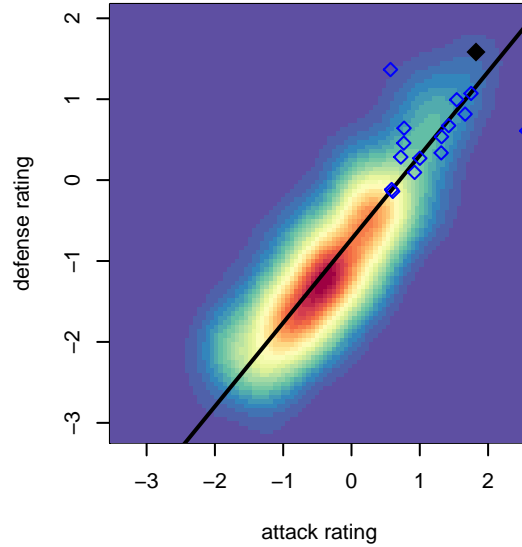

**attack and defense rating
relative to others at age
and all opponents in last 13 months**