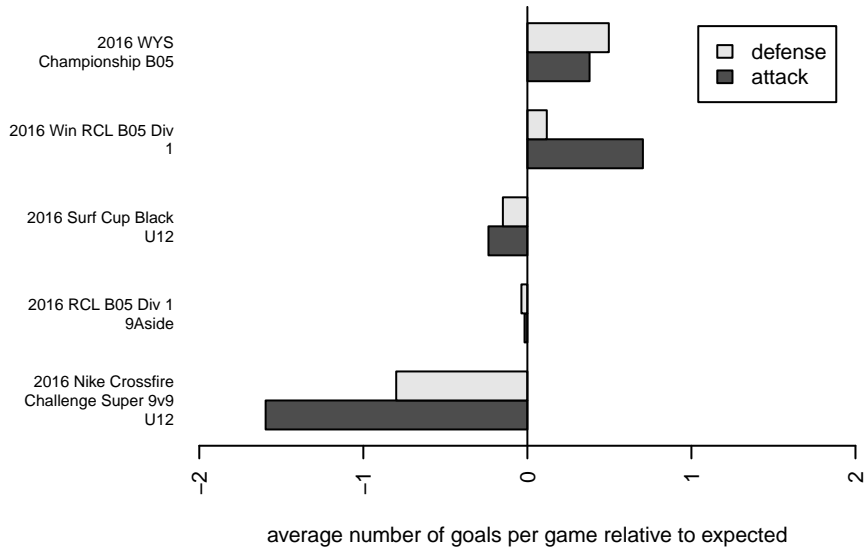

Performance relative to 13 month average