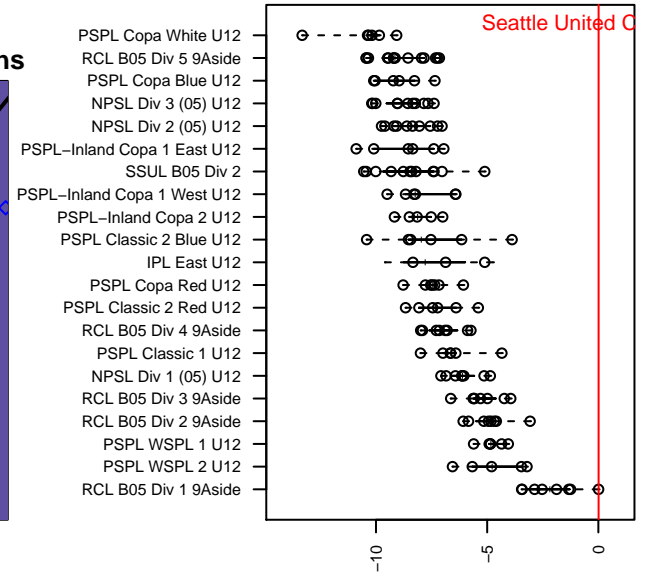

**attack and defense rating
relative to others at age
and all opponents in last 13 months**