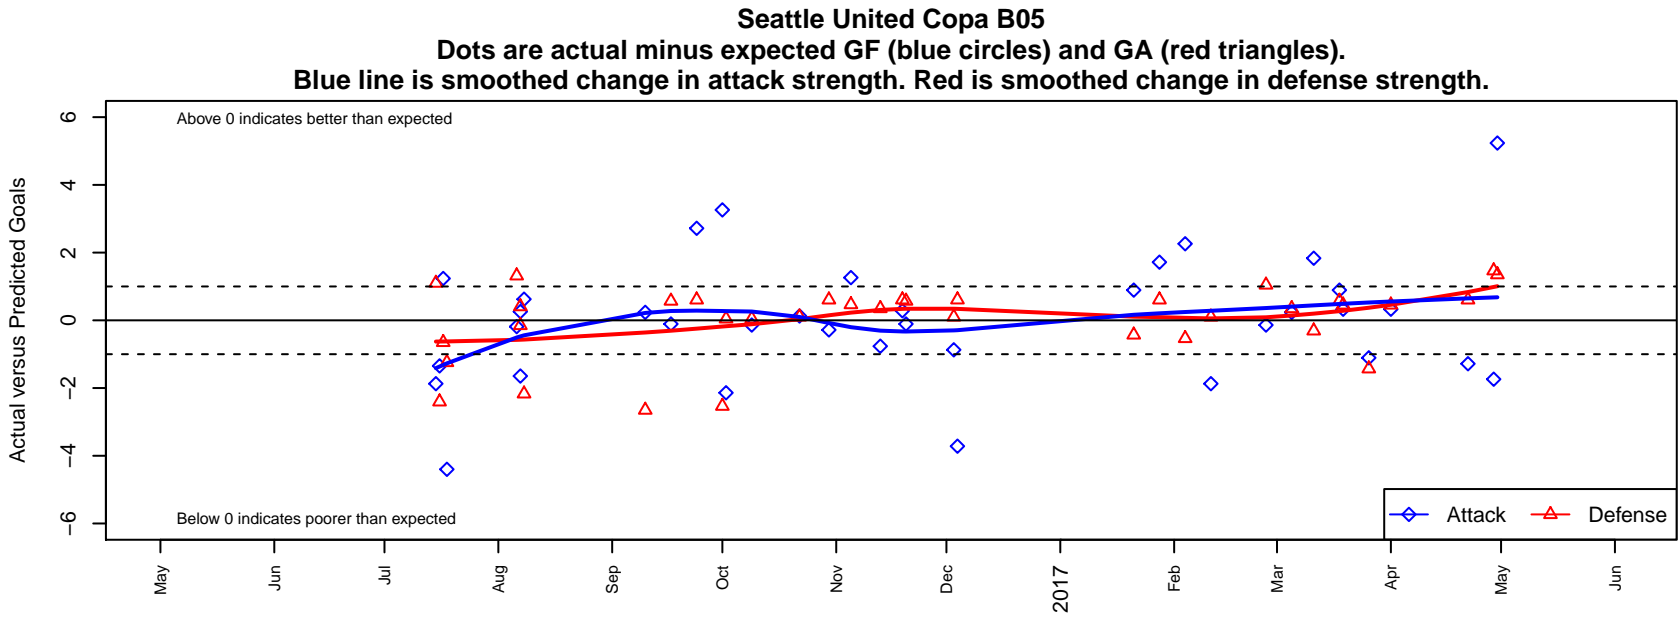

**attack and defense variance (black dot)
relative to other teams
and top 10 in region**

**attack and defense rating
relative to others at age
and all opponents in last 13 months**

Seattle United Copa B05

Seattle United
Seattle, WA
B05 total strength=1291
attack=6.19 defense=4.87
fall league = RCL B05 Div 1 9Aside
spr league = Win RCL B05 Div 1

alt names used:
SEATTLE UNITED B05 COPA (WA)
Seattle United B05 Copa A
SEATTLE UNITED B05 COPA (WA)
Seattle United B05 Copa A
Seattle United B05 Copa A

Venues played:
2016 Nike Crossfire Challenge Super 9v9 U12
2016 Surf Cup Black U12
2016 RCL B05 Div 1 9Aside
2016 Win RCL B05 Div 1
2016 WYS Championship B05