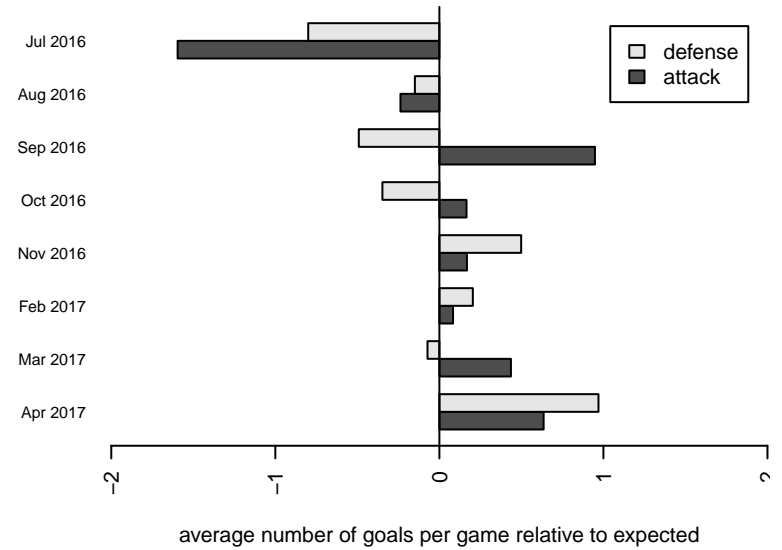

Performance relative to 13 month average